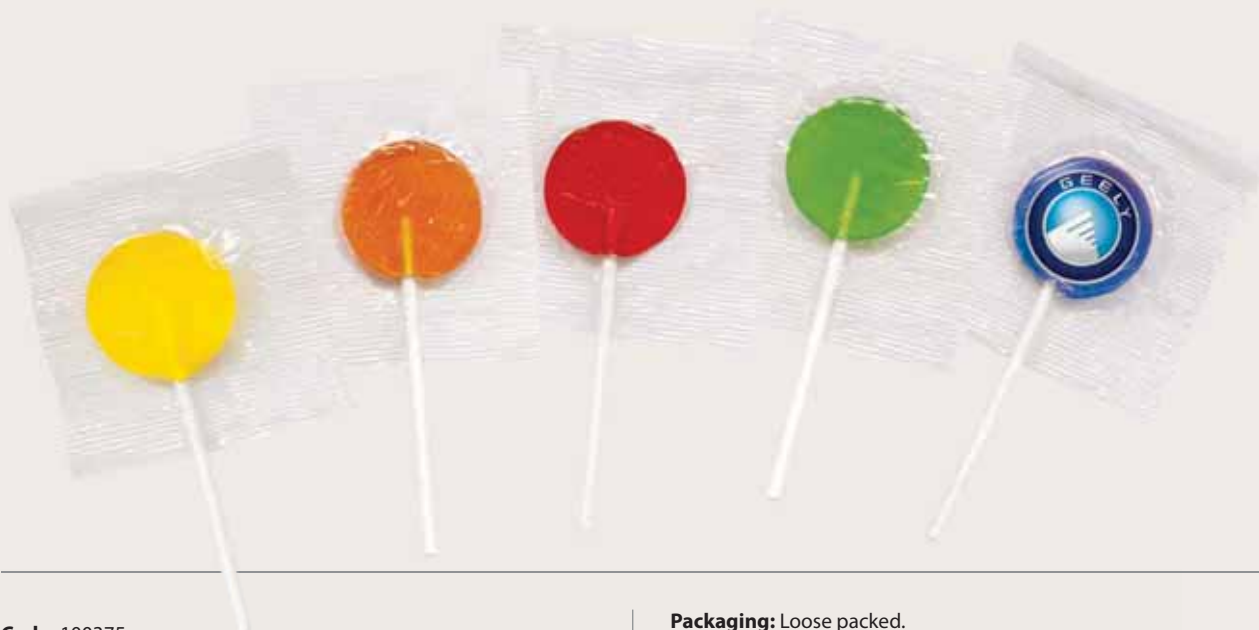

LOLLIPOPS

Code: 100375.

Description: Delicious 9 gram New Zealand made lollipops.

Colours: Yellow, Orange, Red, Green, Blue.

Packaging: Loose packed.

Dimensions: 90 mm × 30 mm × 8 mm.

Branding Options:

- Full Colour Label: 26 mm circle.